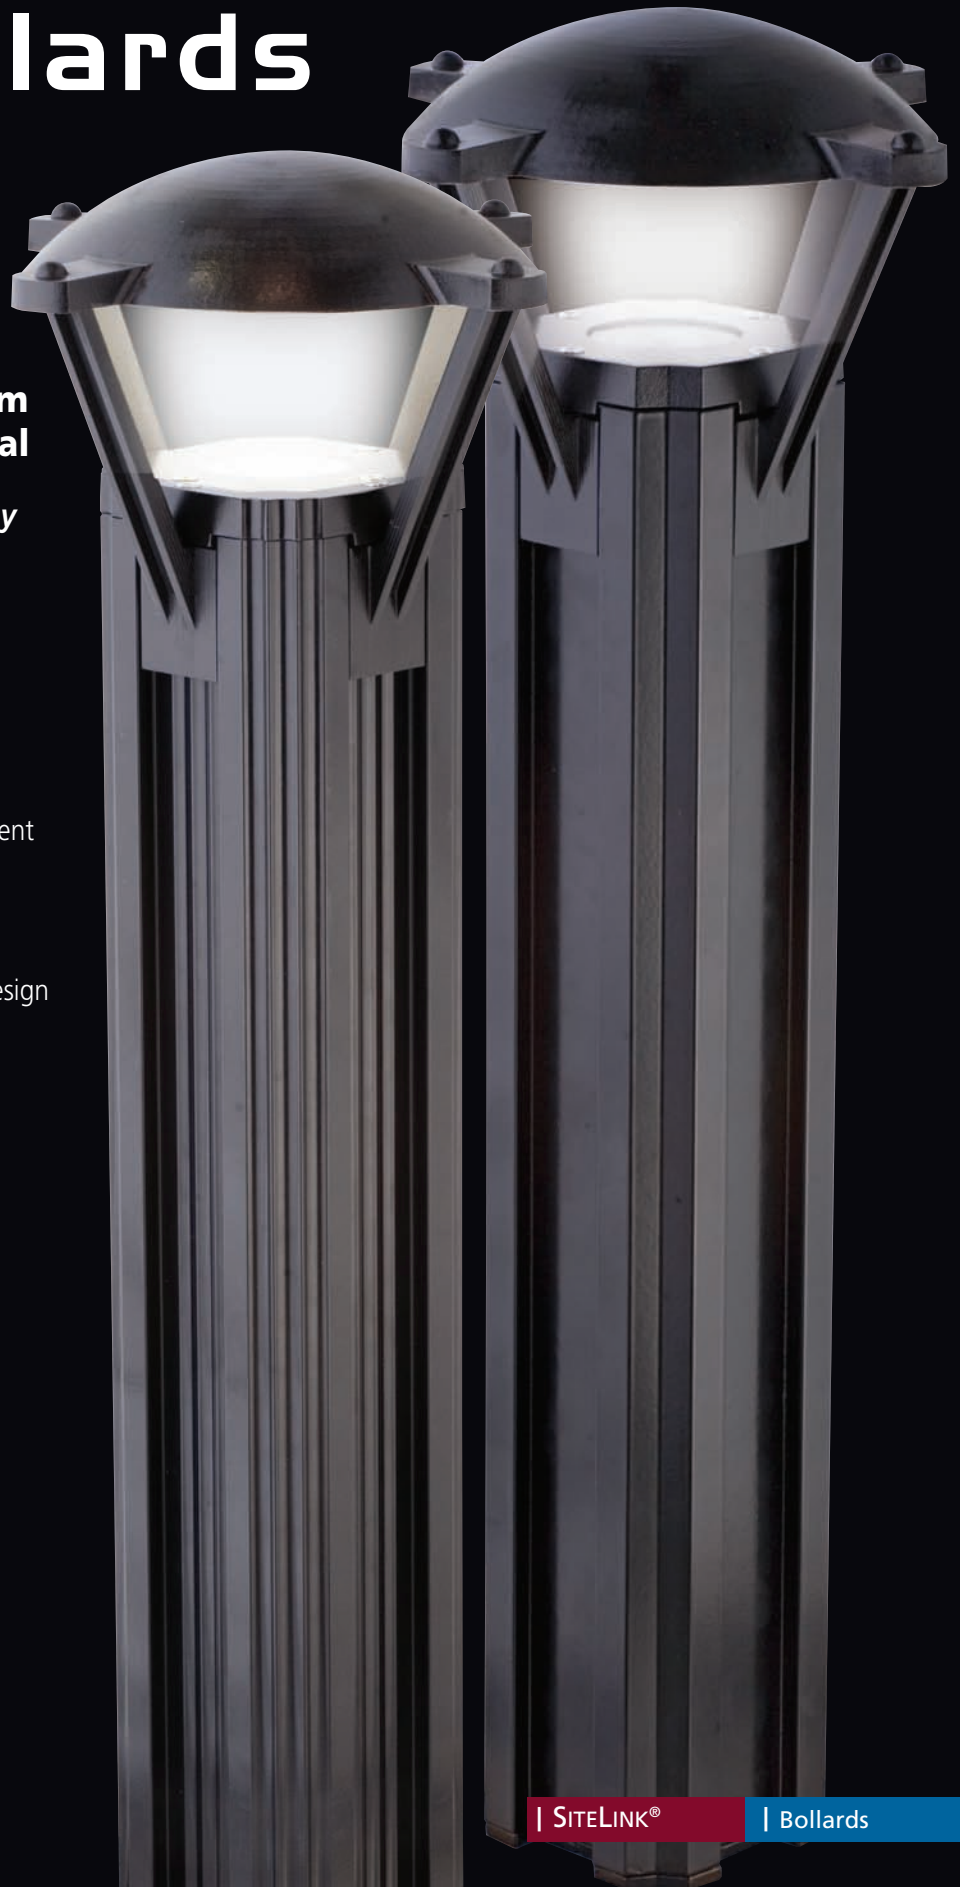

## Universal Mounting System With Environmental Appeal

*Introducing a whole new pathway  
lighting system from SiteLink*

- Low glare indirect bollard lighting for pedestrian, pathway and landscape applications
- IES cutoff
- LED, low wattage HID, and Incandescent light sources
- Modular SiteLink mounting system
- Vandal resistant, rugged aluminum design
- IP54 UL Listing for wet weather
- Decorative and contemporary style options
- Multiple finishes